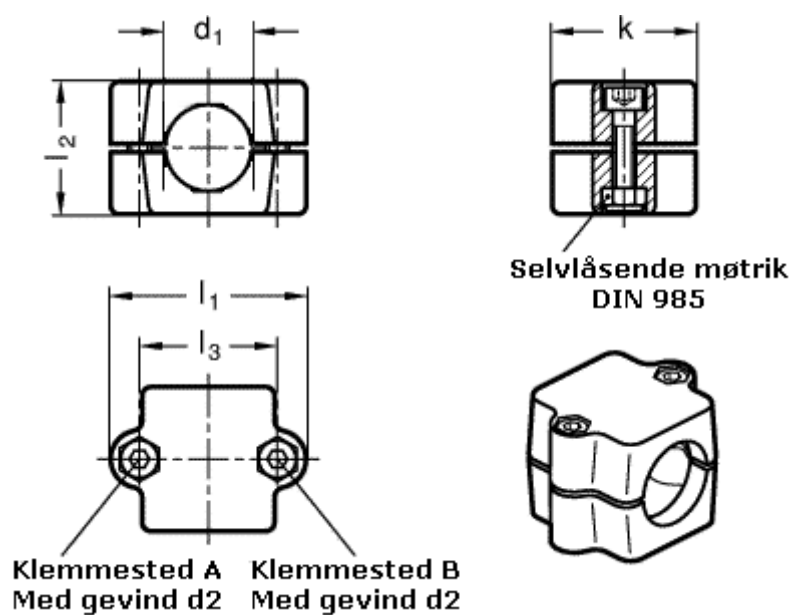

Article number: 20241B25332BL  
Description: E+G Tube connector  
GN 241-B25-33-BL

## Measures

d1 = 25  
d2 = M 8  
k = 50  
l1 = 68  
l2 = 46  
l3 = 48